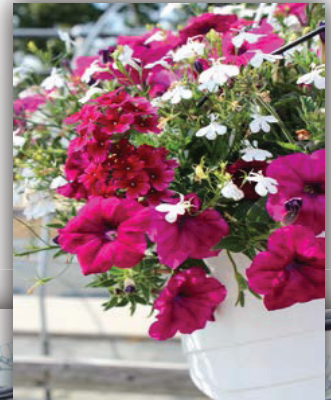

COMBO #6

COMBO #7

COMBO #8

COMBO #9

COMBO #10

Summer Sensations – 12HB

Combo #1

Lantana - Bandana Trailing Gold (GF)
Lobelia - Techno Heat Dark Blue (GF)
Verbena - Lanai Dark Red (GF)