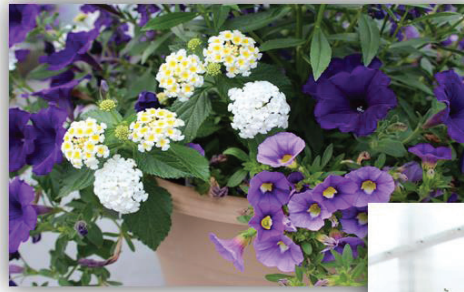

COMBO #7

COMBO #6

COMBO #8

COMBO #9

COMBO #10

Summer Sensations-14TP

Combo #1

Carex - Red Rooster (Kieft)
Petunia - Sanguna Blue (GF)
Lantana - Bandana Trailing Gold (GF)
Verbena - Lanai Dark Red (GF)